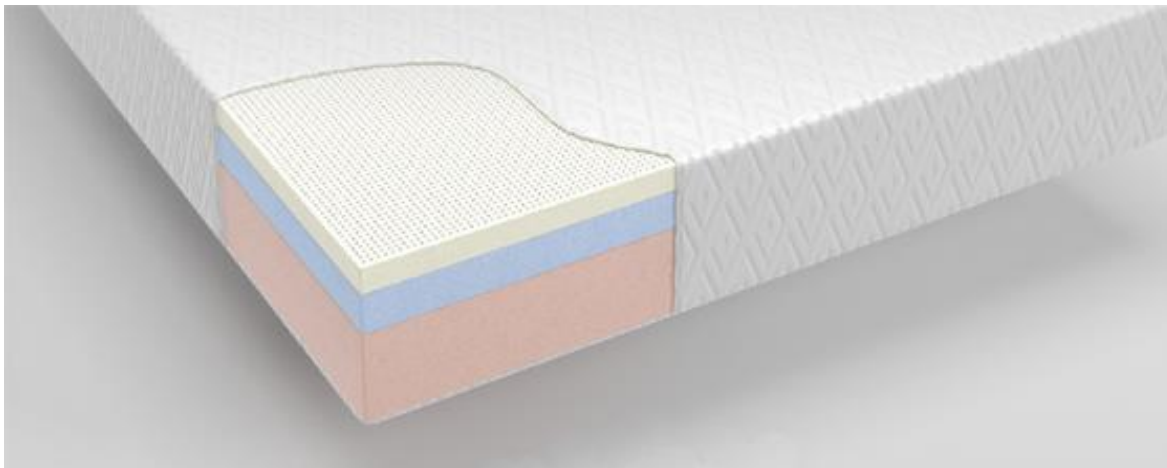

Latex Ultimate Mattress

The 'Latex Ultimate Mattress' is the combination of the best products currently available. The soft feel top layer of natural latex which avoids overheating is bonded to the high density memory foam middle layer producing incredible support without the feeling of being engulfed into the mattress. The top two layers work in harmony with the base layer of 'Reflex Foam®' which maintains the body's correct posture. As the name suggests, this is the ultimate mattress but not cheap.

How it works.

- Suitable for all weights due to the two support layers
- Flexes perfectly in combination with an adjustable bed.
- 4 ½" (11.5cm) base layer of Reflex Foam® performs in a similar manner to a firm sprung base providing excellent posture.
- The top 1 ½" (3.5cm) of high quality natural Latex has a soft cool feel without feeling engulfed allowing you to turn easily.
- This combination of perfect posture and pressure relief creates the perfect sleeping surface for your hips, shoulders and entire body.
- Supplied with a standard zip cover. For an additional £50 you can upgrade to our hygienic luxury quilted zip off washable top cover which gives an air gap that reduces the likelihood of sweating.

Width	2'6" (76cm)	3' (91cm)	3'6" (107cm)	4' (122cm)	4'6" (137cm)	5' (157cm)	6' (183cm)
Price Excluding VAT	400	400	467	533	600	667	800
Price Including VAT	480	480	560	640	720	800	960

Download our VAT exemption form here [Download PDF](#)