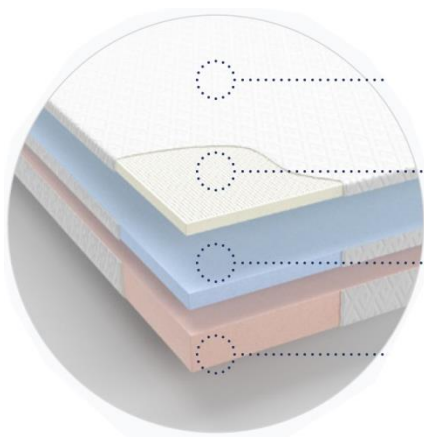

Latex Ultimate Mattress

The 'Latex Ultimate Mattress' is the combination of the best products currently available. The soft feel top layer of natural latex which avoids overheating is bonded to the high density memory foam middle layer producing incredible support without the feeling of being engulfed into the mattress. The top two layers work in harmony with the base layer of 'Reflex Foam®' which maintains the body's correct posture. As the name suggests, this is the ultimate mattress but not cheap.

How it works.

- Suitable for all weights due to the two support layers
- Flexes perfectly in combination with an adjustable bed.
- 4 ½" (11.5cm) base layer of Reflex Foam® performs in a similar manner to a firm sprung base providing excellent posture.
- The top 1 ½" (3.5cm) of high quality natural Latex has a soft cool feel without feeling engulfed allowing you to turn easily.
- This combination of perfect posture and pressure relief creates the perfect sleeping surface for your hips, shoulders and entire body.
- Supplied with a standard zip cover. For an additional £50 you can upgrade to our hygienic luxury quilted zip off washable top cover which gives an air gap that reduces the likelihood of sweating.

Width	2'6" (76cm)	3' (91cm)	3'6" (107cm)	4' (122cm)	4'6" (137cm)	5' (157cm)	6' (183cm)
Price Excluding VAT	400	400	467	533	600	667	800
Price Including VAT	480	480	560	640	720	800	960

Download our VAT exemption form here [Download PDF](#)